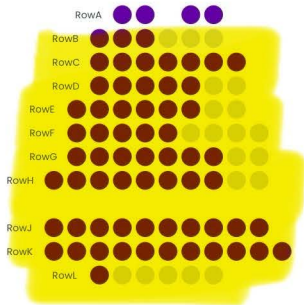

GhostLight Artistic Interpreting

www.ghostlightasl.com | ghostlightasl@gmail.com

Price Range

Accessible Seating

Legend

Available

\$18 - 25

Unavailable

STAGE

GREASE

MAY 10 - 26

Woodford Theatre presents...

GREASE

Fri May 17, 2024 | 7:30 PM

Woodford Theatre
275 Beasley Road , Versailles, KY

Add Promo Code